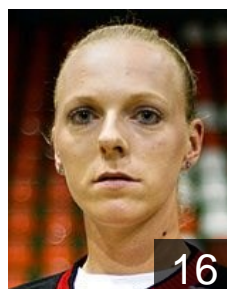

7

 BIH

Ilic Anamarija

Position:
Place of birth: Sisak
Date of birth: 04.08.1995
Height: 183 cm

1

 BIH

Imsirovic Almedina

Position: Right Wing
Place of birth: Sarajevo
Date of birth: 22.02.1997
Height: 178 cm

15

 BIH

Merdzanic Adela

Position:
Place of birth: Sarajevo
Date of birth: 31.07.1981
Height: 180 cm

22

 BIH

Mihajlovic Maja

Position: Line Player
Place of birth: Sarajevo
Date of birth: 01.10.1988
Height: 174 cm

2

 BIH

Muhic Alisa

Position:
Place of birth: Sarajevo
Date of birth: 22.02.1989
Height: 181 cm

16

 BIH

Mujagic Emina

Position: Left Back
Place of birth: Gorazde
Date of birth: 07.04.1988
Height: 182 cm