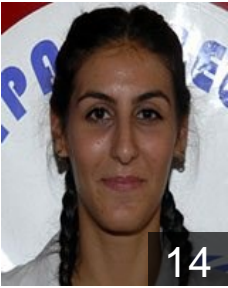

CLUB COMPETITIONS - DELEGATION LIST

Women's European Cup - Challenge Cup 2011/12

TUR Muratpasa Belediyesi SK - Players

TUR

Akgün Nurceren

Position: Left Wing
Place of birth: Antalya
Date of birth: 20.06.1992
Height: 179 cm