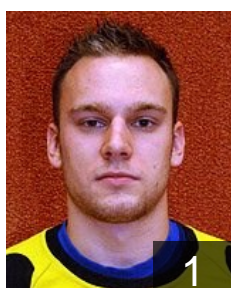

## Ene Marian

Position: Left Back  
Place of birth: Mun. Bucuresti  
Date of birth: 26.06.1975  
Height: 192 cm  
Weight: 102 kg

12

 LUX