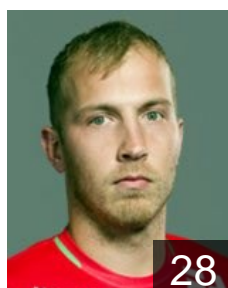

AUT

Weber Robert

Position: Right Wing
Place of birth: Bregenz
Date of birth: 25.11.1985
Height: 179 cm
Weight: 76 kg