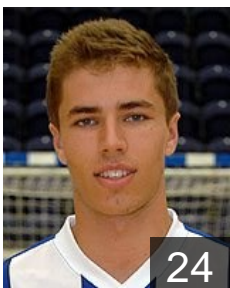

 POR

Pesqueira Ricardo

Position: Line Player
Place of birth: Gondomar
Date of birth: 27.12.1991
Height: 198 cm
Weight: 102 kg

 POR

Ramos Joao

Position: Left Wing
Place of birth: Vngaia
Date of birth: 06.07.1991
Height: 194 cm
Weight: 89 kg

 POR

Rocha Tiago

Position: Line Player
Place of birth: S. Paio Oleiros
Date of birth: 17.10.1985
Height: 195 cm
Weight: 104 kg

 POR

Rola Sergio

Position: Right Wing
Place of birth: Porto
Date of birth: 30.10.1989
Height: 180 cm
Weight: 75 kg

 POR

Santos Hugo

Position: Left Wing
Place of birth: Porto
Date of birth: 02.03.1992
Height: 179 cm
Weight: 68 kg

 POR

Santos Vasco

Position: Left Back
Place of birth: Matosinhos
Date of birth: 25.06.1993
Height: 198 cm
Weight: 90 kg

 POR

Silva Antonio

Position:
Place of birth: Vngaia
Date of birth: 17.01.1991
Height: 198 cm
Weight: 109 kg

 POR

Silva Tiago

Position: Right Back
Place of birth: Guimaraes
Date of birth: 04.01.1991
Height: 198 cm
Weight: 92 kg