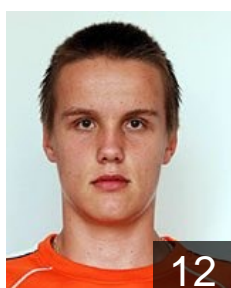

 CRO

Sliskovic Ivan

Position: Left Back
Place of birth: Split
Date of birth: 23.10.1991
Height: 197 cm
Weight: 98 kg

 CRO

Sunjic Mate

Position:
Place of birth: Metkovic
Date of birth: 18.03.1987
Height: 195 cm
Weight: 88 kg

 CRO

Varvodic Marin

Position:
Place of birth: Split
Date of birth: 28.10.1987
Height: 192 cm
Weight: 94 kg

 BIH

Velic Deni

Position: Right Wing
Place of birth: Doboj
Date of birth: 07.08.1989
Height: 187 cm
Weight: 80 kg