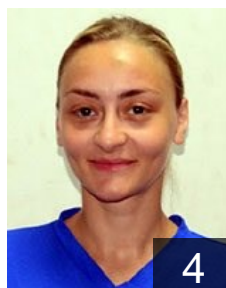

# CLUB COMPETITIONS - DELEGATION LIST

Women's European Cup - Cup Winners' Cup 2011/12

 TUR Üsküdar B.S.K. - Players

 TUR

**Yilmaz Betül**

Position: Left Back  
Place of birth: Kocaeli  
Date of birth: 31.10.1988  
Height: 178 cm

 TUR

**Yilmaz Cagla**

Position: Left Back  
Place of birth: Istanbul  
Date of birth: 01.04.1981  
Height: 176 cm

 TUR

**Yilmaz Yeliz**

Position: Right Back  
Place of birth: Istanbul  
Date of birth: 19.08.1980  
Height: 175 cm