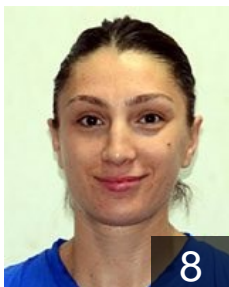

## Sahin Yasemin

Position: Left Wing  
Place of birth: Ankara  
Date of birth: 25.06.1988  
Height: 171 cm

54

 TUR

## Sevgilican Neriman

Position:  
Place of birth: Manisa  
Date of birth: 23.06.1989  
Height: 170 cm

19

# CLUB COMPETITIONS - DELEGATION LIST

Women's European Cup - Cup Winners' Cup 2011/12

 TUR Üsküdar B.S.K. - Players

 TUR

**Yilmaz Betül**

Position: Left Back  
Place of birth: Kocaeli  
Date of birth: 31.10.1988  
Height: 178 cm