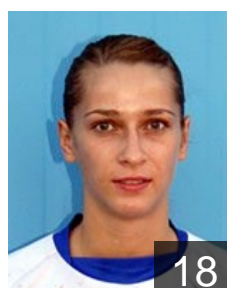

 ROU
Cioaric Catalina
Position: Right Wing
Place of birth: Galati
Date of birth: 11.02.1982
Height: 176 cm

 ROU
Cionut Ramona
Position:
Place of birth: Galati
Date of birth: 10.07.1981
Height: 171 cm

 ROU
Curtean Daciana Carmen
Position:
Place of birth: Sibiu
Date of birth: 17.04.1984
Height: 169 cm

 ROU
Drutu Diana Mihaela
Position: Left Back
Place of birth: Galati
Date of birth: 01.05.1987
Height: 189 cm

 ROU
Gheorghe Carmen
Position: Right Wing
Place of birth: Galati
Date of birth: 22.02.1985
Height: 168 cm

 ROU
Ghionea Renata Andrada
Position: Right Back
Place of birth: Baia Mare
Date of birth: 12.01.1985
Height: 177 cm

 ROU
Horje Alina
Position: Left Back
Place of birth: Buzau
Date of birth: 11.01.1981
Height: 176 cm

 ROU
Manda Manuela
Position: Line Player
Place of birth: Caracal
Date of birth: 22.07.1980
Height: 189 cm

 ROU
Marginean Delia Elena
Position: Left Wing
Place of birth: Brasov
Date of birth: 24.02.1990
Height: 174 cm