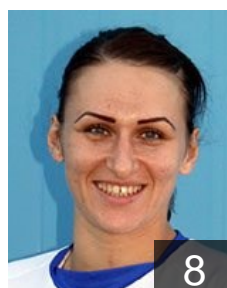

ROU
Horje Alina
Position: Left Back
Place of birth: Buzau
Date of birth: 11.01.1981
Height: 176 cm