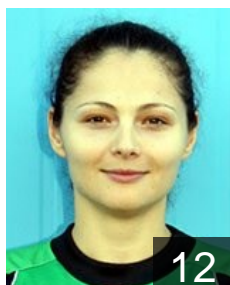

CLUB COMPETITIONS - DELEGATION LIST

Women's European Cup - Cup Winners' Cup 2011/12

 ROU HC Danubius Galati - Players

 ROU
Nica Claudia Loredana

Position:
Place of birth: Galati
Date of birth: 08.09.1991
Height: 172 cm

 ROU
Paval Paula Elena

Position:
Place of birth: Piatra Neamt
Date of birth: 01.03.1984
Height: 170 cm

 ROU
Trandafir Maricica

Position: Line Player
Place of birth: Galati
Date of birth: 13.01.1986
Height: 180 cm

 ROU
Tudor Nicoleta

Position: Right Back
Place of birth: Galati
Date of birth: 26.11.1988
Height: 182 cm

Left Club

 ROU
Munteanu Ionica

Position:
Place of birth: Bukarest
Date of birth: 07.01.1979
Height: 174 cm