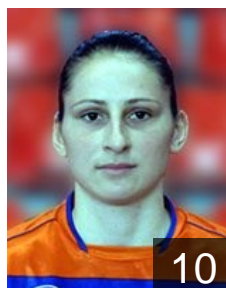

# CLUB COMPETITIONS - DELEGATION LIST

Women's European Cup - Cup Winners' Cup 2011/12

 SRB RK Zajecar 1949 - Players

 CRO

**Peraica Aneta**

Position: Right Wing  
Place of birth: Zagreb  
Date of birth: 29.07.1985  
Height: 175 cm

 ROU

**Pislaru Ludmila Tereza**

Position:  
Place of birth: Roman  
Date of birth: 28.04.1982  
Height: 187 cm

 SRB

**Pop Lazic Sladana**

Position: Line Player  
Place of birth: Beograd  
Date of birth: 26.07.1988  
Height: 178 cm