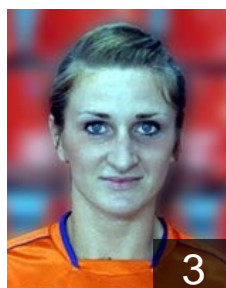

2

 SRB  
**Milanovic Nikoleta**  
Position: Right Wing  
Place of birth: Knjazevac  
Date of birth: 20.12.1985  
Height: 174 cm

24

 SRB  
**Miskovic Adrijana**  
Position:  
Place of birth: Benkovac  
Date of birth: 20.09.1982  
Height: 178 cm

1

 SRB  
**Nikolic Verica**  
Position: Line Player  
Place of birth: Sremska  
Date of birth: 13.12.1982  
Height: 175 cm

17

 SRB  
**Nisavic Jelena**  
Position: Left Wing  
Place of birth: Beograd  
Date of birth: 17.09.1980  
Height: 165 cm

19

 CRO  
**Pavic Martina**  
Position: Line Player  
Place of birth: Bjelovar  
Date of birth: 27.10.1988  
Height: 178 cm

3