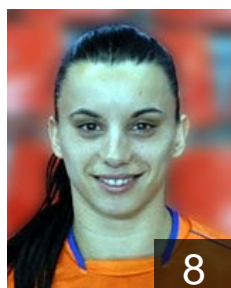

# CLUB COMPETITIONS - DELEGATION LIST

Women's European Cup - Cup Winners' Cup 2011/12

 SRB RK Zajecar 1949 - Players

 SRB  
**Bartosic Jovana**  
Position: Left Wing  
Place of birth: Gor. Milanovac  
Date of birth: 28.05.1985  
Height: 165 cm

8

 SRB  
**Dragoljubovic Maja**  
Position:  
Place of birth: Knjazevac  
Date of birth: 12.05.1981  
Height: 175 cm

22

 SRB  
**Eric Jelena**  
Position: Left Back  
Place of birth: Novi Sad  
Date of birth: 12.10.1979  
Height: 180 cm