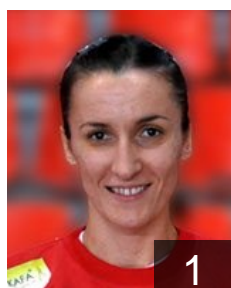

9

 SRB  
**Georgijev Tamara**  
Position:  
Place of birth: Pirot  
Date of birth: 05.09.1992  
Height: 173 cm

18

 CRO  
**Jukopila Nina**  
Position: Left Back  
Place of birth: Pula  
Date of birth: 06.06.1983  
Height: 177 cm

7

 ESP  
**Mangue Gonzales Marta**  
Position: Right Back  
Place of birth: Las Palmas  
Date of birth: 23.04.1983  
Height: 170 cm

99

 SRB  
**Matic Danijela**  
Position:  
Place of birth: Arandjelovac  
Date of birth: 28.02.1979  
Height: 177 cm

2

 SRB  
**Milanovic Nikoleta**  
Position: Right Wing  
Place of birth: Knjazevac  
Date of birth: 20.12.1985  
Height: 174 cm

24

 SRB  
**Miskovic Adrijana**  
Position:  
Place of birth: Benkovac  
Date of birth: 20.09.1982  
Height: 178 cm