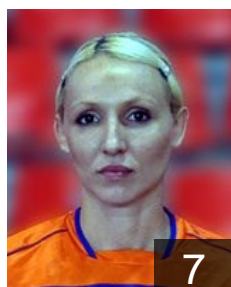

# CLUB COMPETITIONS - DELEGATION LIST

Women's European Cup - Cup Winners' Cup 2011/12

 SRB RK Zajecar 1949 - Players

 SRB  
**Bartosic Jovana**  
Position: Left Wing  
Place of birth: Gor. Milanovac  
Date of birth: 28.05.1985  
Height: 165 cm

8

 SRB  
**Dragoljubovic Maja**  
Position:  
Place of birth: Knjazevac  
Date of birth: 12.05.1981  
Height: 175 cm

22

 SRB  
**Eric Jelena**  
Position: Left Back  
Place of birth: Novi Sad  
Date of birth: 12.10.1979  
Height: 180 cm

9

 SRB  
**Georgijev Tamara**  
Position:  
Place of birth: Pirot  
Date of birth: 05.09.1992  
Height: 173 cm

18

 CRO  
**Jukopila Nina**  
Position: Left Back  
Place of birth: Pula  
Date of birth: 06.06.1983  
Height: 177 cm