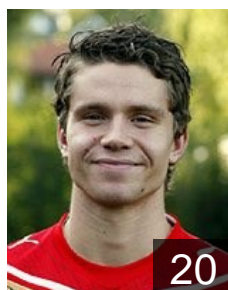

## Mistic Alen

Position: Left Back  
Place of birth: Haugesund  
Date of birth: 04.06.1991  
Height: 189 cm  
Weight: 86 kg

 NOR