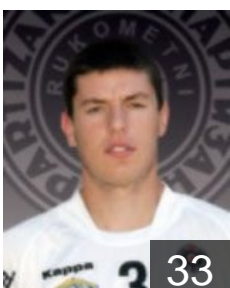

 SRB  
**Dzamic Nikola**  
Position:  
Place of birth: Beograd  
Date of birth: 03.02.1990  
Height: 188 cm  
Weight: 84 kg

 SRB  
**Ilic Nemanja**  
Position: Left Wing  
Place of birth: Beograd  
Date of birth: 11.05.1990  
Height: 173 cm  
Weight: 75 kg

 SRB  
**Ilic Vanja**  
Position: Left Wing  
Place of birth: Beograd  
Date of birth: 25.02.1993  
Height: 172 cm  
Weight: 68 kg

 SRB  
**Kladarin Stevan**  
Position: Left Wing  
Place of birth: Beograd  
Date of birth: 19.04.1988  
Height: 172 cm  
Weight: 70 kg

 SRB  
**Kostadinovic Milos**  
Position: Right Wing  
Place of birth: Bor  
Date of birth: 02.12.1988  
Height: 187 cm  
Weight: 85 kg

 SRB  
**Maksic Nenad**  
Position: Right Back  
Place of birth: Smederevo  
Date of birth: 21.08.1972  
Height: 188 cm  
Weight: 83 kg

 SRB  
**Mandic Vladimir**  
Position: Left Back  
Place of birth: Sarajevo  
Date of birth: 10.02.1980  
Height: 197 cm  
Weight: 105 kg

 SRB  
**Marsenic Mijajlo**  
Position: Line Player  
Place of birth: Berane  
Date of birth: 09.03.1993  
Height: 202 cm  
Weight: 107 kg