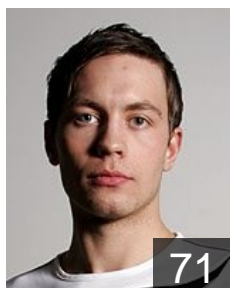

ISL

Jonsson Bjarki

Position: Left Wing
Place of birth: Reykjavik
Date of birth: 26.03.1991
Height: 180 cm
Weight: 80 kg

71