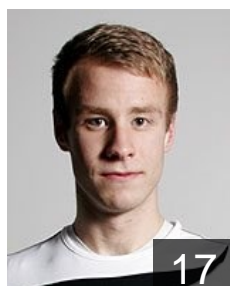

ISL

Traustason Porir

Position: Line Player
Place of birth: Reykjavik
Date of birth: 10.11.1992
Height: 185 cm
Weight: 90 kg

17