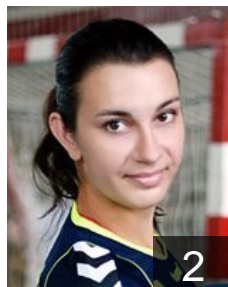

 RUS
Artamonova Ekaterina
Position: Right Back
Place of birth: Volgograd
Date of birth: 03.06.1989
Height: 176 cm

 RUS
Chernyshkova Alla
Position:
Place of birth: Omsk
Date of birth: 01.08.1988
Height: 170 cm