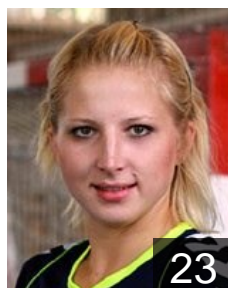

 RUS
Lomonosova Elena
Position:
Place of birth:
Date of birth: 05.03.1992
Height: 178 cm

 RUS
Maslova Daria
Position: Left Back
Place of birth:
Date of birth: 06.01.1990
Height: 178 cm

CLUB COMPETITIONS - DELEGATION LIST

 UKR

Shybanova Iryna

Position: Line Player
Place of birth: Kirovograd
Date of birth: 16.11.1978
Height: 178 cm

 UKR

Shymkute Regina

Position: Left Back
Place of birth: Herson
Date of birth: 21.12.1985
Height: 179 cm