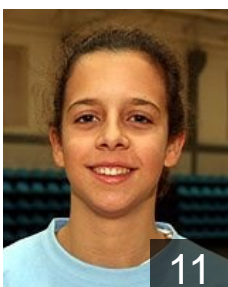

2

 POR

Fernandes Diana

Position: Right Wing
Place of birth: Lisboa
Date of birth: 09.06.1983
Height: 167 cm

10

 POR

Figueiredo Angela

Position: Left Back
Place of birth: Lagos
Date of birth: 26.08.1992
Height: 170 cm

11

 POR

Goncalves Joana

Position: Line Player
Place of birth: Lagos
Date of birth: 13.10.1993
Height: 174 cm

3

 UKR

Ishchenko Valeriya

Position:
Place of birth: Kiev
Date of birth: 16.11.1994
Height: 176 cm