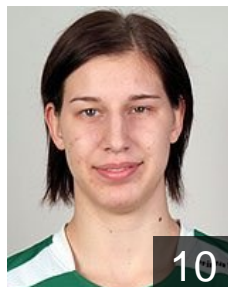

CLUB COMPETITIONS - DELEGATION LIST

Women's European Cup - EHF Champions League 2011/12

 HUN Györi Audi ETO KC - Players

 BRA

Amorim Eduarda Idalina

Position: Left Back
Place of birth: Blumenau
Date of birth: 23.09.1986
Height: 186 cm

 HUN

Barany Krisztina

Position: Left Back
Place of birth: Györ
Date of birth: 24.01.1994
Height: 190 cm

 HUN

Görbicz Anita

Position:
Place of birth: Veszprem
Date of birth: 13.05.1983
Height: 173 cm

 SLO

Gros Ana