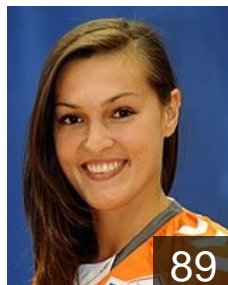

CLUB COMPETITIONS - DELEGATION LIST

Women's European Cup - EHF Champions League 2011/12

 POL **KGHM MKS Zagłębie Lubin - Players**

 CRO

Bader Jelena

Position: Left Back
Place of birth: Metkovic
Date of birth: 28.12.1981
Height: 175 cm

21

 POL

Byzdra Kinga

Position:
Place of birth: Pulawy
Date of birth: 09.01.1989
Height: 181 cm

 POL

Cieplowska Natalia

Position: Right Back
Place of birth: Szczecin
Date of birth: 13.07.1976
Height: 174 cm

7

 POL

Czarna Izabela

Position:
Place of birth: Jelenia Gora
Date of birth: 27.05.1985
Height: 179 cm

64

 FRA

Jelic Vanessa

Position: Line Player
Place of birth: Annesi
Date of birth: 24.11.1981
Height: 175 cm