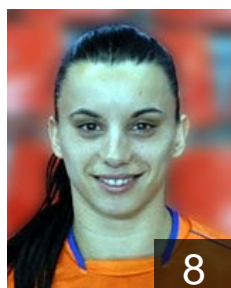

CLUB COMPETITIONS - DELEGATION LIST

Women's European Cup - EHF Champions League 2011/12

 SRB RK Zajecar 1949 - Players

 SRB
Bartosic Jovana
Position: Left Wing
Place of birth: Gor. Milanovac
Date of birth: 28.05.1985
Height: 165 cm

8

 SRB
Dragoljubovic Maja
Position:
Place of birth: Knjazevac
Date of birth: 12.05.1981
Height: 175 cm

22

 SRB
Eric Jelena
Position: Left Back
Place of birth: Novi Sad
Date of birth: 12.10.1979
Height: 180 cm