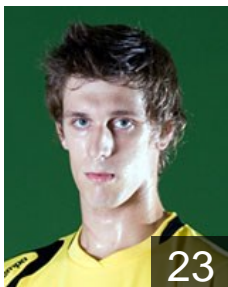

17

 **POR**

Matos Carlos

Position:
Place of birth: Fafe
Date of birth: 14.02.1976
Height: 183 cm
Weight: 83 kg

20

 **POR**

Pereira Miguel

Position: Right Wing
Place of birth: Braga
Date of birth: 07.02.1990
Height: 185 cm
Weight: 81 kg

13

 **POR**

Pereira Tiago

Position:
Place of birth: Guimaraes
Date of birth: 08.06.1989
Height: 186 cm
Weight: 89 kg

7

CLUB COMPETITIONS - DELEGATION LIST

Men's European Cup - Challenge Cup 2010/11

 **POR** ABC de Braga Lusíadas Saúde - Players

 **POR**

Rebelo Nuno

Position: Right Back
Place of birth: Braga
Date of birth: 16.04.1991
Height: 193 cm
Weight: 82 kg

 **POR**

Rodrigues Alvaro

Position: Left Back
Place of birth: Vila do Conde
Date of birth: 21.05.1981
Height: 202 cm
Weight: 102 kg