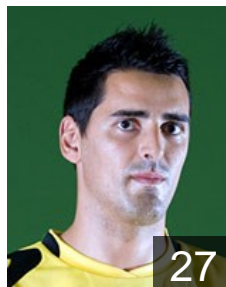

13

 **POR**

Pereira Tiago

Position:
Place of birth: Guimaraes
Date of birth: 08.06.1989
Height: 186 cm
Weight: 89 kg

7

CLUB COMPETITIONS - DELEGATION LIST

Men's European Cup - Challenge Cup 2010/11

 **POR** ABC de Braga Lusíadas Saúde - Players

 **POR**

Rebelo Nuno

Position: Right Back
Place of birth: Braga
Date of birth: 16.04.1991
Height: 193 cm
Weight: 82 kg

 **POR**

Rodrigues Alvaro

Position: Left Back
Place of birth: Vila do Conde
Date of birth: 21.05.1981
Height: 202 cm
Weight: 102 kg