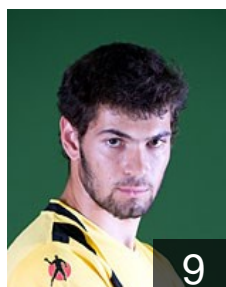

 **POR**

Rebelo Nuno

Position: Right Back
Place of birth: Braga
Date of birth: 16.04.1991
Height: 193 cm
Weight: 82 kg

 **POR**

Rodrigues Alvaro

Position: Left Back
Place of birth: Vila do Conde
Date of birth: 21.05.1981
Height: 202 cm
Weight: 102 kg

 **POR**

Rodrigues Joao

Position: Line Player
Place of birth: Braga
Date of birth: 26.07.1991
Height: 188 cm
Weight: 102 kg

 **POR**

Rolo Jose

Position: Right Back
Place of birth: Braga
Date of birth: 27.09.1988
Height: 187 cm
Weight: 91 kg

 **POR**

Rosario Hugo

Position: Left Back
Place of birth: Braga
Date of birth: 08.03.1991
Height: 195 cm
Weight: 88 kg

 **POR**

Sustelo Rui

Position: Left Back
Place of birth: Lisboa
Date of birth: 24.07.1991
Height: 197 cm
Weight: 90 kg