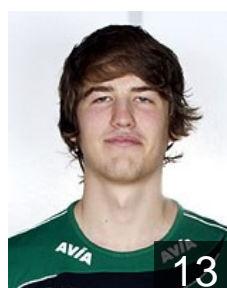

BEL

Van der Goten Bram

Position: Line Player
Place of birth: Hasselt
Date of birth: 16.11.1991
Height: 194 cm
Weight: 92 kg