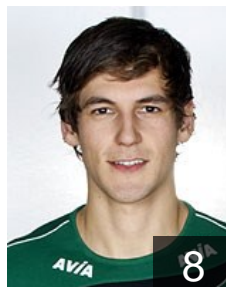

# CLUB COMPETITIONS - DELEGATION LIST

Men's European Cup - Challenge Cup 2010/11

 BEL *Hubo Initia Hasselt - Players*

---

 BEL

## Van Wesemael Kristof

Position: Left Back  
Place of birth: Merksem  
Date of birth: 06.08.1985  
Height: 194 cm  
Weight: 88 kg

 BEL