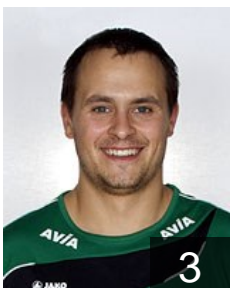

## Bogaerts Robbert

Position: Left Wing  
Place of birth: Hasselt  
Date of birth: 01.03.1990  
Height: 179 cm  
Weight: 73 kg

 BEL

## Graf Geert

Position: Back  
Place of birth: Merksem  
Date of birth: 07.04.1982  
Height: 193 cm  
Weight: 98 kg

 BEL

## Havenith Nicolas

Position: Left Back  
Place of birth: Eupen  
Date of birth: 18.03.1986  
Height: 197 cm  
Weight: 105 kg

 BEL