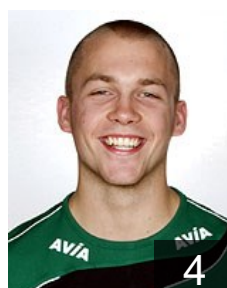

BEL

Smeets Patrick

Position: Line Player
Place of birth: Hasselt
Date of birth: 26.01.1988
Height: 181 cm
Weight: 78 kg