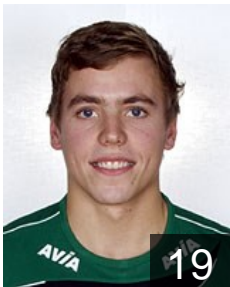

CLUB COMPETITIONS - DELEGATION LIST

Men's European Cup - Challenge Cup 2010/11

BEL Hubo Initia Hasselt - Players

BEL

Bogaerts Robbert

Position: Left Wing
Place of birth: Hasselt
Date of birth: 01.03.1990
Height: 179 cm
Weight: 73 kg