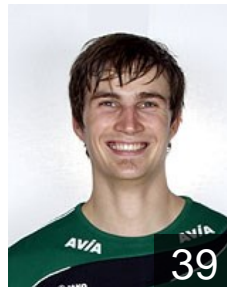

## Bogaerts Robbert

Position: Left Wing  
Place of birth: Hasselt  
Date of birth: 01.03.1990  
Height: 179 cm  
Weight: 73 kg

 BEL