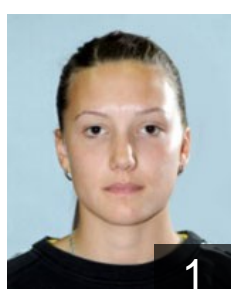

SRB
Nikolic Marija
Position:
Place of birth: Arandjelovac
Date of birth: 26.04.1992
Height: 174 cm