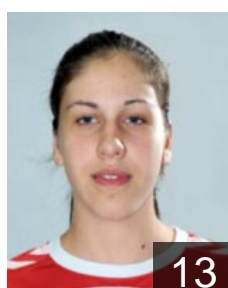

# CLUB COMPETITIONS - DELEGATION LIST

Women's European Cup - Cup Winners' Cup 2010/11

 SRB ZRK Bekament Bukovicka Banja - Players

 SRB  
**Agatunovic Bojana**  
Position: Left Wing  
Place of birth: Arandjelovac  
Date of birth: 26.07.1985  
Height: 169 cm

 SRB  
**Colovic Mirjana**  
Position:  
Place of birth: Kragujevac  
Date of birth: 30.01.1981  
Height: 177 cm

 SRB  
**Garasanin Teodora**  
Position: Left Wing  
Place of birth: Arandjelovac  
Date of birth: 13.10.1992  
Height: 165 cm

 SRB  
**Kuharovic Marija**  
Position:  
Place of birth: Arandjelovac  
Date of birth: 31.08.1977  
Height: 170 cm

 SRB  
**Mihajilovic Ljubica**  
Position:  
Place of birth: Arandjelovac  
Date of birth: 29.04.1985  
Height: 176 cm

 SRB  
**Mrljes Jovana**  
Position: Right Back  
Place of birth: Arandjelovac  
Date of birth: 04.12.1992  
Height: 177 cm

 SRB  
**Nikolic Marija**  
Position:  
Place of birth: Arandjelovac  
Date of birth: 26.04.1992  
Height: 174 cm