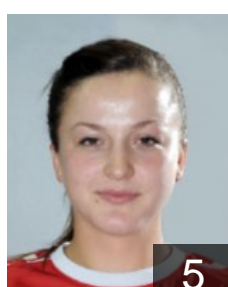

 SRB  
**Kuharovic Marija**  
Position:  
Place of birth: Arandjelovac  
Date of birth: 31.08.1977  
Height: 170 cm

 SRB  
**Mihajilovic Ljubica**  
Position:  
Place of birth: Arandjelovac  
Date of birth: 29.04.1985  
Height: 176 cm

 SRB  
**Mrljes Jovana**  
Position: Right Back  
Place of birth: Arandjelovac  
Date of birth: 04.12.1992  
Height: 177 cm

 SRB  
**Nikolic Marija**  
Position:  
Place of birth: Arandjelovac  
Date of birth: 26.04.1992  
Height: 174 cm

 SRB  
**Oljaca Marija**  
Position:  
Place of birth: Beograd  
Date of birth: 12.01.1991  
Height: 181 cm

 SRB  
**Pavlovic Ana**  
Position: Right Wing  
Place of birth: Kragujevac  
Date of birth: 03.02.1981  
Height: 167 cm