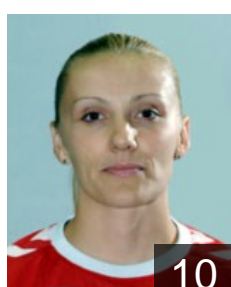

 SRB  
**Colovic Mirjana**  
Position:  
Place of birth: Kragujevac  
Date of birth: 30.01.1981  
Height: 177 cm

 SRB  
**Garasanin Teodora**  
Position: Left Wing  
Place of birth: Arandjelovac  
Date of birth: 13.10.1992  
Height: 165 cm

 SRB  
**Kuharovic Marija**  
Position:  
Place of birth: Arandjelovac  
Date of birth: 31.08.1977  
Height: 170 cm

 SRB  
**Mihajilovic Ljubica**  
Position:  
Place of birth: Arandjelovac  
Date of birth: 29.04.1985  
Height: 176 cm

 SRB  
**Mrljes Jovana**  
Position: Right Back  
Place of birth: Arandjelovac  
Date of birth: 04.12.1992  
Height: 177 cm

 SRB  
**Nikolic Marija**  
Position:  
Place of birth: Arandjelovac  
Date of birth: 26.04.1992  
Height: 174 cm

 SRB  
**Oljaca Marija**  
Position:  
Place of birth: Beograd  
Date of birth: 12.01.1991  
Height: 181 cm

 SRB  
**Pavlovic Ana**  
Position: Right Wing  
Place of birth: Kragujevac  
Date of birth: 03.02.1981  
Height: 167 cm