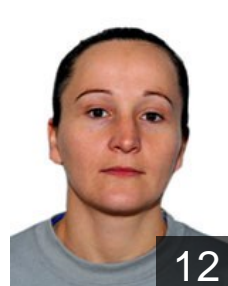

KOS

Varoshi Albulena

Position:
Place of birth: Ferizaj
Date of birth: 08.12.1988
Height: 170 cm

KOS

Xhemaili Mimoza

Position:
Place of birth:
Date of birth: 08.01.1982
Height: -