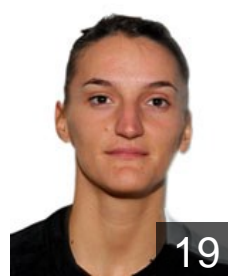

## Muhaxeri Lirie

Position: Right Back  
Place of birth: Ferizaj  
Date of birth: 22.04.1980  
Height: 170 cm

## Ndrecaj Valbona

Position: Right Wing  
Place of birth: Shtime  
Date of birth: 15.03.1985  
Height: 165 cm

 KOS