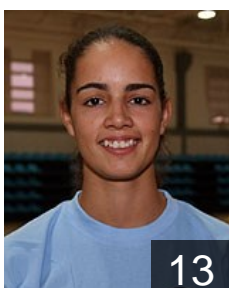

 **POR**

Costa Ines

Position:
Place of birth:
Date of birth: 11.06.1993
Height: -

 **POR**

Fernandes Diana

Position: Right Wing
Place of birth: Lisboa
Date of birth: 09.06.1983
Height: 167 cm

 **POR**

Ferreira Liliana

Position: Back
Place of birth: Lagos
Date of birth: 05.07.1981
Height: 174 cm

 **POR**

Ferreira Mariana

Position: Left Wing
Place of birth: Lagos
Date of birth: 10.02.1992
Height: 165 cm

 **POR**

Figueiredo Angela

Position:
Place of birth: Lagos
Date of birth: 26.08.1992
Height: 170 cm

 **POR**

Lopes Soraia

Position: Left Wing
Place of birth: Lagoa
Date of birth: 17.02.1990
Height: 173 cm

 **POR**

Lopes Vera

Position: Back
Place of birth: Oeiras
Date of birth: 01.04.1982
Height: 172 cm

 **CPV**

Maocha Paula

Position: Back
Place of birth: Cascais
Date of birth: 29.06.1984
Height: -

 **POR**

Meira Ana

Position:
Place of birth: V.N. Gaia
Date of birth: 17.07.1982
Height: 172 cm

CLUB COMPETITIONS - DELEGATION LIST