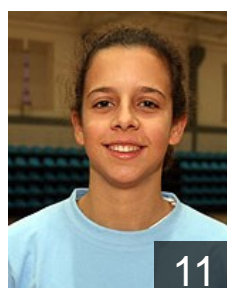

 **POR**

Barradas Sonia

Position: Wing
Place of birth: Lagos
Date of birth: 20.12.1981
Height: 164 cm

 **POR**

Coelho Iris

Position: Left Wing
Place of birth: Seixal
Date of birth: 26.01.1992
Height: 173 cm

 **POR**

Costa Ines

Position:
Place of birth:
Date of birth: 11.06.1993
Height: -

 **POR**

Fernandes Diana

Position: Right Wing
Place of birth: Lisboa
Date of birth: 09.06.1983
Height: 167 cm

 **POR**

Ferreira Liliana

Position: Back
Place of birth: Lagos
Date of birth: 05.07.1981
Height: 174 cm

 **POR**

Ferreira Mariana

Position: Left Wing
Place of birth: Lagos
Date of birth: 10.02.1992
Height: 165 cm

 **POR**

Figueiredo Angela