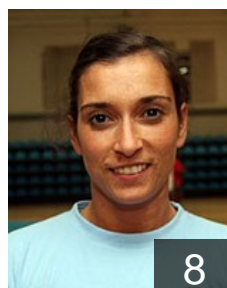

CLUB COMPETITIONS - DELEGATION LIST

Women's European Cup - EHF Cup 2010/11

 **POR** Gil Eanes - Lagos - Players

 **POR**

Afonseca Tania

Position: Left Back
Place of birth: Lagoa
Date of birth: 05.03.1989
Height: 180 cm

 **POR**

Barradas Sonia

Position: Wing
Place of birth: Lagos
Date of birth: 20.12.1981
Height: 164 cm

 **POR**

Coelho Iris

Position: Left Wing
Place of birth: Seixal
Date of birth: 26.01.1992
Height: 173 cm