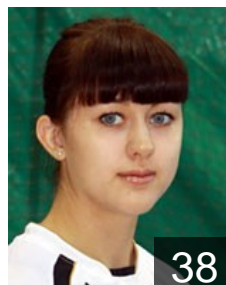

RUS
Gorshenina Olga
Position: Left Back
Place of birth: Togliatti
Date of birth: 09.11.1990
Height: 182 cm