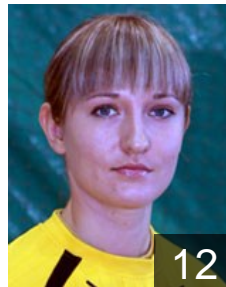

# CLUB COMPETITIONS - DELEGATION LIST

Women's European Cup - EHF Cup 2010/11

 RUS Handball Club Lada - Players

 RUS  
**Baranik Valeriya**  
Position: Line Player  
Place of birth: Siyzran  
Date of birth: 17.11.1993  
Height: 180 cm

 RUS  
**Basarab Maria**  
Position:  
Place of birth: Uray  
Date of birth: 19.01.1990  
Height: 186 cm

 RUS  
**Bliznova Irina**  
Position:  
Place of birth:  
Date of birth: 06.10.1986  
Height: -

 RUS  
**Bulankina Antonina**  
Position: Right Back  
Place of birth: Krasnodar  
Date of birth: 04.10.1984  
Height: 184 cm