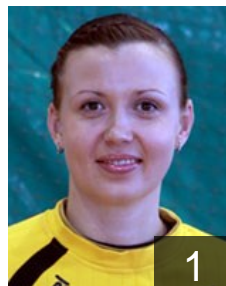

RUS
Erokhina Tatiana
Position:
Place of birth: Chelyabinsk
Date of birth: 07.09.1984
Height: 185 cm