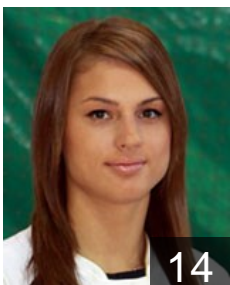

RUS
Garanina Veronika
Position:
Place of birth: Togliatti
Date of birth: 16.05.1992
Height: 176 cm