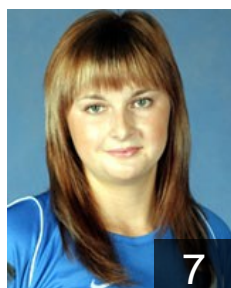

CLUB COMPETITIONS - DELEGATION LIST

Women's European Cup - EHF Cup 2010/11

RUS Handball Club Lada - Players

RUS
Klimova Julia
Position: Line Player
Place of birth: Togliatti
Date of birth: 08.03.1986
Height: 174 cm