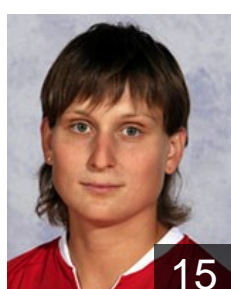

RUS
Shipilova Natalia
Position: Line Player
Place of birth: Volgograd
Date of birth: 31.12.1979
Height: 184 cm