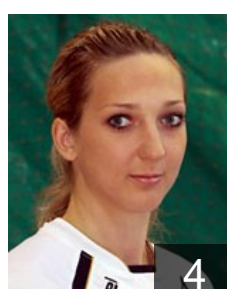

RUS
Zhilinskayte Yana
Position: Line Player
Place of birth: Uray
Date of birth: 06.03.1989
Height: 186 cm