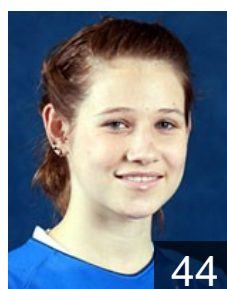

RUS
Makhneva Snezhana
Position: Left Wing
Place of birth: Togliatti
Date of birth: 11.06.1990
Height: 165 cm