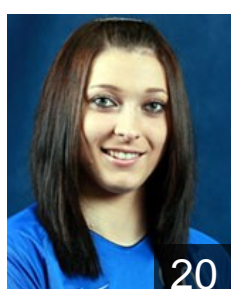

RUS
Zhilinskayte Viktoriya
Position: Left Back
Place of birth: Uray
Date of birth: 06.03.1989
Height: 189 cm