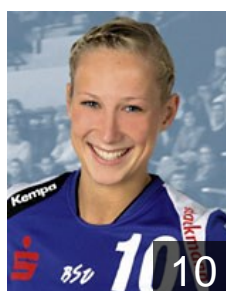

GER

Schmäschke Kaja

Position:
Place of birth:
Date of birth: 22.12.1988
Height: 175 cm