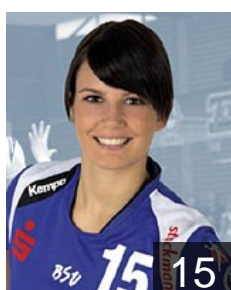

GER

Stapelfeldt Jana

Position: Back
Place of birth:
Date of birth: 21.08.1986
Height: 178 cm