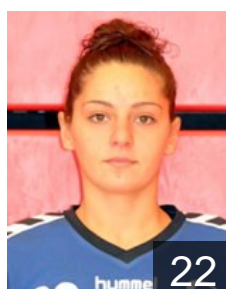

 BRA

**Rodrigues Ana Paula**

Position:  
Place of birth:  
Date of birth: 18.10.1987  
Height: -

 ESP

**Sanchez Garcia M.**

Position:  
Place of birth: Elche  
Date of birth: 05.02.1992  
Height: 175 cm

 ESP

**Segura Grau Sheila**

Position: Left Wing  
Place of birth: Riba-Roja  
Date of birth: 22.08.1993  
Height: 167 cm

 ESP

**Serrat Morales Teresa**

Position: Left Back  
Place of birth: Altea  
Date of birth: 09.11.1991  
Height: 169 cm