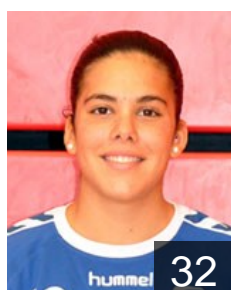

ESP

Paradinas Gomez Carmen

Position: Left Back
Place of birth: Alicante
Date of birth: 15.02.1993
Height: 177 cm