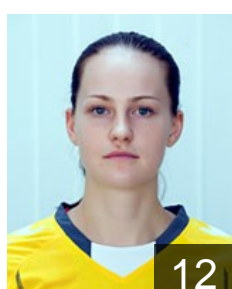

 RUS
Samarskaya Victoria
Position:
Place of birth: Krasnodar
Date of birth: 15.02.1994
Height: 180 cm

 RUS
Smirnova Irina
Position: Line Player
Place of birth: Bryanskaya
Date of birth: 26.05.1984
Height: 173 cm

 RUS
Smirnova Svetlana
Position: Right Back
Place of birth: Leningradskaya
Date of birth: 16.01.1977
Height: 170 cm

 RUS
Tarnogradskaya Julia
Position:
Place of birth: Krasnodarskiy
Date of birth: 20.10.1989
Height: 177 cm