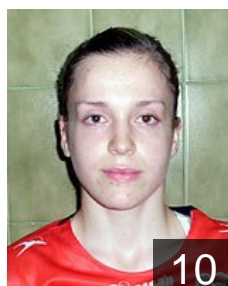

Cembranos Alicia

Position: Left Wing

Place of birth: Barcelona

Date of birth: 05.07.1989

Height: 173 cm

15

 **BRA**

Da Silva Vieira Samara

Position: Left Back

Place of birth: Guarantguela

Date of birth: 07.10.1991

Height: 184 cm

2

 **ESP**

De Garnica Garcia M.

Position: Line Player

Place of birth: Leon

Date of birth: 02.08.1990

Height: 17000 cm

3

 **ESP**

Engelmo Alejandro Paula

Position: Right Wing

Place of birth: Valladolid