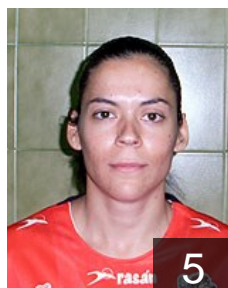

23

 **ESP**

Benzal Andaloussi Nuria

Position:

Place of birth: Malaga

Date of birth: 03.04.1985

Height: 168 cm

66

 **ESP**

Cano Dominguez Raquel

Position: Left Wing

Place of birth: Leon

Date of birth: 17.01.1984

Height: 164 cm

5

 **ESP**

Cembranos Alicia

Position: Left Wing

Place of birth: Barcelona

Date of birth: 05.07.1989

Height: 173 cm

15

 **BRA**

Da Silva Vieira Samara