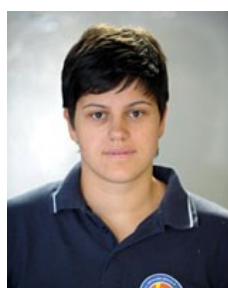

 MKD

**Despodovska Zorica**

Position:  
Place of birth:  
Date of birth: 20.12.1991  
Height: -

 MKD

**Djeka Mirdita**

Position:  
Place of birth: Bitola  
Date of birth: 08.02.1986  
Height: 174 cm

 MKD

**Gakidova Ivana**

Position:  
Place of birth: Skopje  
Date of birth: 27.02.1995  
Height: 180 cm

 MKD

**Gjeorgjijevska Elena**

Position:  
Place of birth:  
Date of birth: 27.03.1990  
Height: -

 MKD

**Gjorgjievaska Dushica**