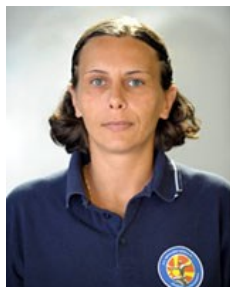

# CLUB COMPETITIONS - DELEGATION LIST

Women's European Cup - EHF Cup 2010/11

 MKD WHC Metalurg - Players

 MKD

**Andrejeva Tanja**

Position:  
Place of birth:  
Date of birth: 17.06.1978  
Height: -

 MKD

**Antic Natasha**