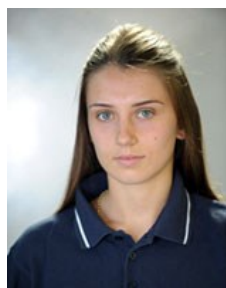

 MKD

**Nakovska Blagica**

Position:

Place of birth:

Date of birth: 11.12.1984

Height: -

 MKD

**Nikolovska Simona**