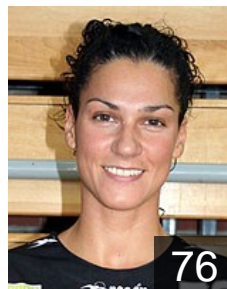

 **ITA**

Carini Cecilia

Position:
Place of birth: Ancona
Date of birth: 31.10.1986
Height: 180 cm

 **ESP**

Chavez Hernandez Elisabeth

Position: Left Back
Place of birth: Tenerife
Date of birth: 17.11.1990
Height: 194 cm

 **ESP**

Cuadrado Dehesa V.

Position: Line Player
Place of birth: Santander
Date of birth: 08.03.1979
Height: 184 cm

 **GER**

Danilovic Milica

Position: Left Back
Place of birth: Belgrado
Date of birth: 05.01.1975
Height: 185 cm