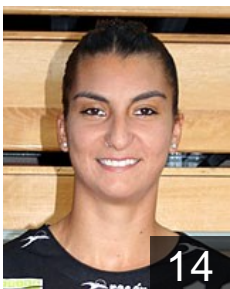

ESP

Chavez Hernandez Elisabeth

Position: Left Back
Place of birth: Tenerife
Date of birth: 17.11.1990
Height: 194 cm