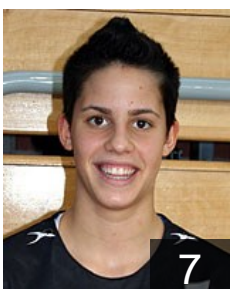

 **ESP**

Cuadrado Dehesa V.

Position: Line Player
Place of birth: Santander
Date of birth: 08.03.1979
Height: 184 cm

 **GER**

Danilovic Milica

Position: Left Back
Place of birth: Belgrado
Date of birth: 05.01.1975
Height: 185 cm

 **ESP**

Escribano Sanchez Mateos B.

Position: Line Player
Place of birth: Ciudad Real
Date of birth: 04.05.1990
Height: 178 cm

 **ESP**

Fernandez Fraga Alicia

Position:
Place of birth: La Coruna
Date of birth: 21.12.1992
Height: 172 cm