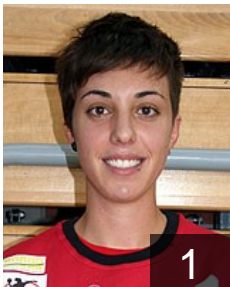

CLUB COMPETITIONS - DELEGATION LIST

Women's European Cup - EHF Cup 2010/11

ESP Valencia Aicequip - Players

ESP

Alvares Lafuente Raquel

Position:
Place of birth: Gijon-Asturias
Date of birth: 08.08.1985
Height: 180 cm