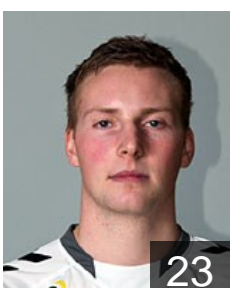

ISL

Masson Hordur

Position: Right Back
Place of birth: Selfoss
Date of birth: 08.06.1989
Height: 188 cm
Weight: -