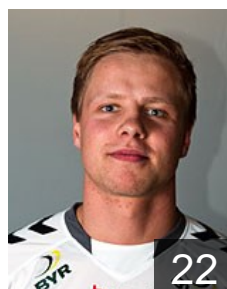

 ISL

Elisson Bjarki Mar

Position: Left Wing
Place of birth: Reykjavik
Date of birth: 16.05.1990
Height: 189 cm
Weight: -

 ISL

Fridthjofsson Björn Ingi

Position:
Place of birth: Reykjavik
Date of birth: 12.10.1987
Height: 191 cm
Weight: -