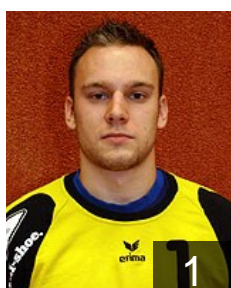

LUX

Hensen Thierry

Position:
Place of birth: Esch/Alzette
Date of birth: 29.06.1989
Height: 181 cm
Weight: 81 kg

LUX

Herrmann Michael

Position:
Place of birth: Dudelange
Date of birth: 08.06.1971
Height: 179 cm
Weight: 102 kg