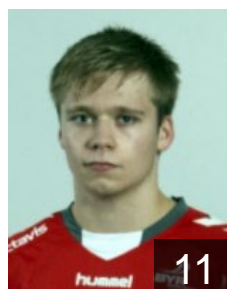

ISL

Gudmundsson Pordur Rafn

Position: Left Back
Place of birth: Reykjavik
Date of birth: 07.03.1989
Height: 199 cm
Weight: 85 kg

ISL

Gunnarsson Vigfus

Position:
Place of birth: Vik i Myrdal
Date of birth: 10.03.1985
Height: 185 cm
Weight: 82 kg