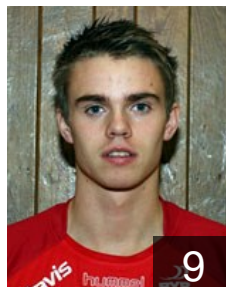

CLUB COMPETITIONS - DELEGATION LIST

Men's European Cup - EHF Cup 2010/11

ISL Haukar - Players

ISL

Magnusson Thorkell

Position: Wing
Place of birth: Hafnarfjörður
Date of birth: 03.05.1974
Height: 180 cm
Weight: 78 kg

22

ISL

Olafsson Gudmundur Arni

Position: Right Wing
Place of birth: Reykjavik
Date of birth: 24.09.1990
Height: 181 cm
Weight: 76 kg