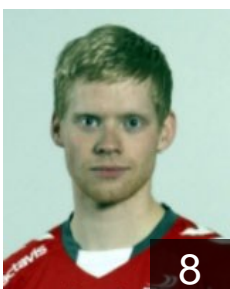

ISL

Brynjarsson Freyr

Position: Left Wing
Place of birth: Reykjavik
Date of birth: 05.05.1977
Height: 176 cm
Weight: 77 kg

ISL

Edvardsson Aron Rafn

Position:
Place of birth: Reykjavik
Date of birth: 01.09.1989
Height: 205 cm
Weight: 95 kg

ISL

Gudjonsson Sigurdur

Position: Line Player
Place of birth: Reykjavik
Date of birth: 21.01.1990
Height: 181 cm
Weight: 92 kg

ISL

Gudmundsson Birkir Ivar

Position:
Place of birth: Vestmannaeyjar
Date of birth: 14.09.1976
Height: 193 cm
Weight: 90 kg

ISL

Gudmundsson Pordur Rafn

Position: Left Back
Place of birth: Reykjavik
Date of birth: 07.03.1989
Height: 199 cm
Weight: 85 kg

ISL

Gunnarsson Vigfus

Position:
Place of birth: Vik i Myrdal
Date of birth: 10.03.1985
Height: 185 cm
Weight: 82 kg