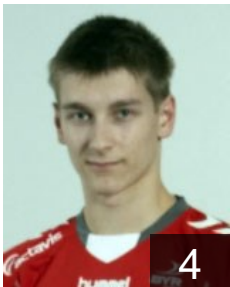

CLUB COMPETITIONS - DELEGATION LIST

Men's European Cup - EHF Cup 2010/11

ISL Haukar - Players

ISL

Baumruk Adam Haukur

Position: Left Back
Place of birth: Reykjavik
Date of birth: 22.03.1994
Height: 193 cm
Weight: 85 kg

ISL

Brynjarsson Freyr

Position: Left Wing
Place of birth: Reykjavik
Date of birth: 05.05.1977
Height: 176 cm
Weight: 77 kg

ISL

Edvardsson Aron Rafn

Position:
Place of birth: Reykjavik
Date of birth: 01.09.1989
Height: 205 cm
Weight: 95 kg