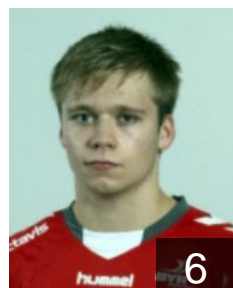

 ISL

Magnusson Thorkell

Position: Wing
Place of birth: Hafnarfjörður
Date of birth: 03.05.1974
Height: 180 cm
Weight: 78 kg

22

 ISL

Olafsson Gudmundur Arni

Position: Right Wing
Place of birth: Reykjavik
Date of birth: 24.09.1990
Height: 181 cm
Weight: 76 kg

 ISL

Petursson Einar Petur

Position: Left Wing
Place of birth: Reykjavik
Date of birth: 23.05.1991
Height: 178 cm
Weight: 72 kg

 ISL

Porgeirsson Sveinn

Position: Left Back
Place of birth: Reykjavik
Date of birth: 25.07.1987
Height: 192 cm
Weight: 101 kg