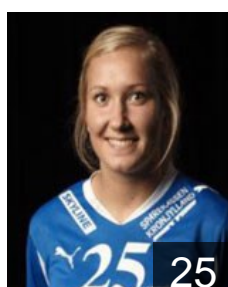

Height: -

 DEN

Aagaard Stine Bonde

Position:

Place of birth: Hillerod

Date of birth: 02.06.1988

Height: 175 cm

 DEN

Place of birth:

Date of birth: 15.05.1988

Height: -

 SRB

Eric Jelena

Position:

Place of birth:

Date of birth: 12.10.1979

Height: -

 DEN

Fisker Maria

Position: Left Wing

Place of birth: Hadsten

Date of birth: 03.10.1990

Height: 167 cm

 DEN