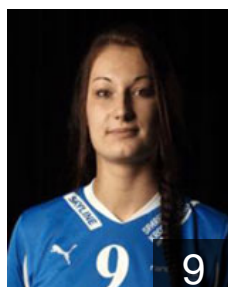

Height: -

 DEN

Aagaard Stine Bonde

Position:

Place of birth: Hillerod

Date of birth: 02.06.1988

Height: 175 cm

 DEN

Place of birth: Randers

Date of birth: 19.06.1992

Height: 187 cm

 DEN

Augustesen Mie

Position:

Place of birth:

Date of birth: 19.07.1988

Height: -

 DEN

Bajic Dzenita

Position: Line Player

Place of birth: Bosnia

Date of birth: 29.07.1990

Height: 189 cm

 DEN