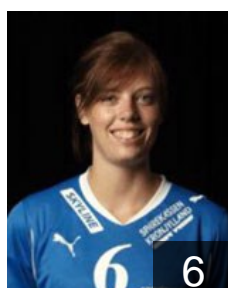

Place of birth:

Date of birth: 15.05.1988

Height: -

 SRB

Eric Jelena

Position:

Place of birth:

Date of birth: 12.10.1979

Height: -

 DEN

Fisker Maria

Position: Left Wing

Place of birth: Hadsten

Date of birth: 03.10.1990

Height: 167 cm

 DEN

Fruelund Katrine

Position:

Place of birth:

Date of birth: 12.07.1978

Height: -

 DEN

Johansen E.

Position: Right Wing