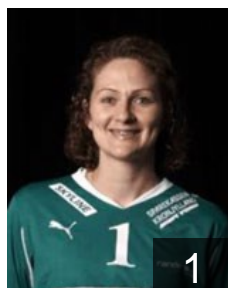

Place of birth: Randers

Date of birth: 04.08.1990

Height: 182 cm

CLUB COMPETITIONS - DELEGATION LIST

Women's European Cup - EHF Champions League 2010/11

 DEN Randers HK - Players

 DEN
Kragelund Olesen T.
Position: Line Player
Place of birth: Vesthimmerland
Date of birth: 09.10.1992
Height: 172 cm

 DEN
Kristensen Berit Hudtloff
Position:
Place of birth:
Date of birth: 02.08.1983
Height: -

 DEN
Kristiansen Simone
Position:
Place of birth: Randers
Date of birth: 02.10.1992
Height: 175 cm

 BRA
Masson De Souza C.
Position:
Place of birth: Brazil
Date of birth: 18.12.1978
Height: 183 cm

 BRA
Medeiros de Oliveira A.
Position:
Place of birth:
Date of birth: 07.10.1981
Height: -

 DEN
Melgaard Mette Blak
Position: Line Player
Place of birth: Syddjurs
Date of birth: 03.06.1980
Height: 170 cm