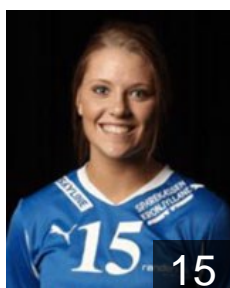

DEN
Strangholt Johansen S.
Position: Left Back
Place of birth: Randers
Date of birth: 15.12.1992
Height: 176 cm