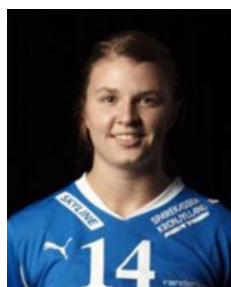

DEN

Augustesen Mie

Position:

Place of birth:

Date of birth: 19.07.1988

Height: -