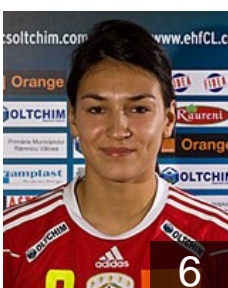

 ROU
Bese Aurica Valeria
Position: Left Back
Place of birth: Bistrita Nasaud
Date of birth: 16.12.1979
Height: 187 cm

 ROU
Curea Iulia Vasilica
Position: Left Wing
Place of birth: Bacau
Date of birth: 08.04.1982
Height: 172 cm

 ROU
Farcau Ramona Petruta
Position: Right Wing
Place of birth: Zalau
Date of birth: 14.07.1979
Height: 170 cm

 ROU
Geiger Melinda Anamaria
Position: Right Back
Place of birth:
Date of birth: 28.03.1987
Height: 17600 cm

 ROU
Han Roxana
Position:
Place of birth: Craiova
Date of birth: 28.05.1980
Height: 171 cm

 ROU
Luca Steluta
Position: Right Back
Place of birth: Pechea
Date of birth: 20.04.1975
Height: 178 cm

 UKR
Managarova Iuliia
Position: Right Wing
Place of birth: Krivoy Rog
Date of birth: 27.09.1988
Height: 167 cm

 ROU
Manea Oana Andreea
Position: Line Player
Place of birth: Bukarest
Date of birth: 18.04.1985
Height: 176 cm

 ROU
Meirosu Adina Laura
Position: Left Back
Place of birth: Galati
Date of birth: 11.08.1985
Height: 182 cm