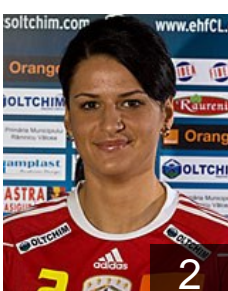

ROU
Tacalie Adriana Gabriela
Position:
Place of birth: Slatina
Date of birth: 29.01.1989
Height: 180 cm