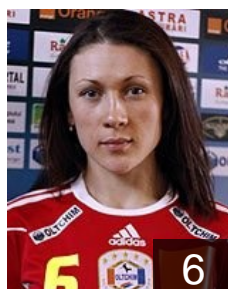

 ROU
Bese Aurica Valeria
Position: Left Back
Place of birth: Bistrita Nasaud
Date of birth: 16.12.1979
Height: 187 cm

 ROU
Curea Iulia Vasilica
Position: Left Wing
Place of birth: Bacau
Date of birth: 08.04.1982
Height: 172 cm

 ROU
Farcau Ramona Petruta
Position: Right Wing
Place of birth: Zalau
Date of birth: 14.07.1979
Height: 170 cm

 ROU
Geiger Melinda Anamaria
Position: Right Back
Place of birth:
Date of birth: 28.03.1987
Height: 17600 cm

 ROU
Han Roxana
Position:
Place of birth: Craiova
Date of birth: 28.05.1980
Height: 171 cm

 ROU
Luca Steluta
Position: Right Back
Place of birth: Pechea
Date of birth: 20.04.1975
Height: 178 cm

 UKR
Managarova Iuliia
Position: Right Wing
Place of birth: Krivoy Rog
Date of birth: 27.09.1988
Height: 167 cm

 ROU
Manea Oana Andreea
Position: Line Player
Place of birth: Bukarest
Date of birth: 18.04.1985
Height: 176 cm

 ROU
Meirosu Adina Laura
Position: Left Back
Place of birth: Galati
Date of birth: 11.08.1985
Height: 182 cm