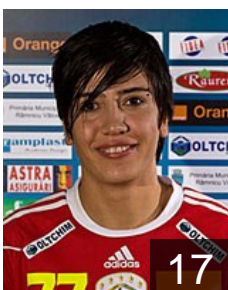

 ROU
Manea Oana Andreea
Position: Line Player
Place of birth: Bukarest
Date of birth: 18.04.1985
Height: 176 cm

 ROU
Meirosu Adina Laura
Position: Left Back
Place of birth: Galati
Date of birth: 11.08.1985
Height: 182 cm

 ROU
Neagu Cristina Georgiana
Position: Left Back
Place of birth: Bukarest
Date of birth: 26.08.1988
Height: 180 cm

 ROU
Nechita Adriana Nicoleta
Position: Right Wing
Place of birth: Bailesti
Date of birth: 14.11.1983
Height: 172 cm

CLUB COMPETITIONS - DELEGATION LIST

Women's European Cup - EHF Champions League 2010/11

 ROU SCM Ramnicu Valcea - Players

 TUR
Özel Yeliz
Position: Back
Place of birth: Ankara
Date of birth: 06.03.1980
Height: 177 cm