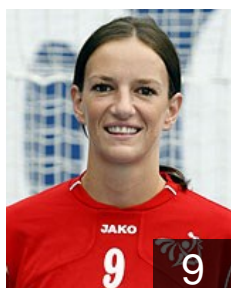

CRO

Zebic Maja

Position: Left Wing
Place of birth: Split
Date of birth: 31.05.1982
Height: 178 cm