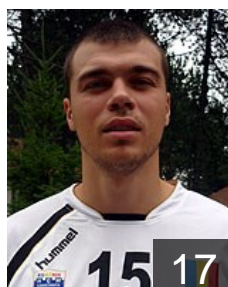

ROU

Sadoveac Marius

Position:
Place of birth: Timisoara
Date of birth: 07.05.1985
Height: 193 cm
Weight: 88 kg

ROU

Sas Paul Romeo

Position: Line Player
Place of birth: ROM
Date of birth: 04.08.1988
Height: 196 cm
Weight: 100 kg