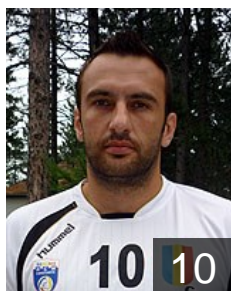

# CLUB COMPETITIONS - DELEGATION LIST

Men's European Cup - VELUX EHF Champions League 2010/11

 ROU HCM Constanta - Players

 MNE

**Adzic Aleksandar**

Position: Back  
Place of birth: Bijelo Bolje  
Date of birth: 18.09.1975  
Height: 192 cm  
Weight: 103 kg

 MKD

**Angelovski Branislav**

Position:  
Place of birth: Bitola  
Date of birth: 21.02.1977  
Height: 191 cm  
Weight: 92 kg

 ROU

**Baiceanu Silviu**

Position: Line Player  
Place of birth: Constanta  
Date of birth: 23.05.1978  
Height: 197 cm  
Weight: 105 kg

 ROU

**Csepreghi Iuliu Alexandru**

Position: Left Back  
Place of birth: Baia Mare  
Date of birth: 28.03.1987  
Height: 195 cm  
Weight: 100 kg

 ROU

**Dimache Alexandru Adrian**

Position:  
Place of birth:  
Date of birth: 20.12.1981  
Height: -  
Weight: -