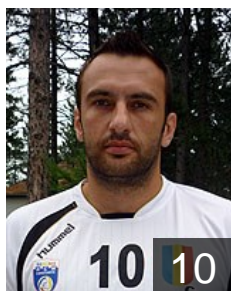

CLUB COMPETITIONS - DELEGATION LIST

Men's European Cup - VELUX EHF Champions League 2010/11

 ROU HCM Constanta - Players

 MNE

Adzic Aleksandar

Position: Back
Place of birth: Bijelo Bolje
Date of birth: 18.09.1975
Height: 192 cm
Weight: 103 kg

 MKD

Angelovski Branislav

Position:
Place of birth: Bitola
Date of birth: 21.02.1977
Height: 191 cm
Weight: 92 kg

 ROU

Baiceanu Silviu

Position: Line Player
Place of birth: Constanta
Date of birth: 23.05.1978
Height: 197 cm
Weight: 105 kg

 ROU

Csepreghi Iuliu Alexandru

Position: Left Back
Place of birth: Baia Mare
Date of birth: 28.03.1987
Height: 195 cm
Weight: 100 kg

 ROU

Dimache Alexandru Adrian

Position:
Place of birth:
Date of birth: 20.12.1981
Height: -
Weight: -