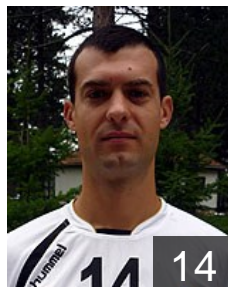

ROU HCM Constanta - Players

ROU

Stere Mihnea

Position:

Place of birth:

Date of birth: 14.11.1986

Height: -

Weight: -