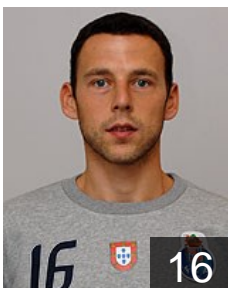

CLUB COMPETITIONS - DELEGATION LIST

Men's European Cup - VELUX EHF Champions League 2010/11

 POR FC Porto - Players

 POR
Borges Manuel
Position:
Place of birth: V.N. Gaia
Date of birth: 07.05.1990
Height: 185 cm
Weight: 88 kg

 POR
Carmo Inacio
Position: Right Back
Place of birth: Nazaré
Date of birth: 13.10.1977
Height: 196 cm
Weight: 100 kg

 POR
Davyes Wilson
Position: Back
Place of birth: Lisboa
Date of birth: 07.09.1988
Height: 192 cm
Weight: 88 kg

 POR
Duarte Gilberto
Position: Back
Place of birth: Portimao
Date of birth: 06.07.1990
Height: 194 cm
Weight: 87 kg

 POR
Laurentino Hugo
Position:
Place of birth: Evora
Date of birth: 22.07.1984
Height: 188 cm
Weight: 87 kg

 POR
Lourenco Mario
Position: Right Wing
Place of birth: Aguas Santas
Date of birth: 21.05.1991
Height: 182 cm
Weight: 81 kg

 POR
Marinho Miguel
Position:
Place of birth: Braga
Date of birth: 15.05.1984
Height: 190 cm
Weight: 93 kg