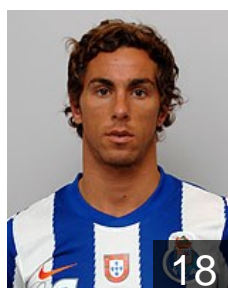

 POR
Duarte Gilberto
Position: Back
Place of birth: Portimao
Date of birth: 06.07.1990
Height: 194 cm
Weight: 87 kg

 POR
Laurentino Hugo
Position:
Place of birth: Evora
Date of birth: 22.07.1984
Height: 188 cm
Weight: 87 kg

 POR
Lourenco Mario
Position: Right Wing
Place of birth: Aguas Santas
Date of birth: 21.05.1991
Height: 182 cm
Weight: 81 kg

 POR
Marinho Miguel
Position:
Place of birth: Braga
Date of birth: 15.05.1984
Height: 190 cm
Weight: 93 kg

 POR
Oliveira Andrade Dario
Position: Right Wing
Place of birth: Braga
Date of birth: 15.02.1981
Height: 176 cm
Weight: 82 kg

 ANG
Pedro Augusto
Position: Line Player
Place of birth: Luanda
Date of birth: 03.01.1985
Height: 200 cm
Weight: 96 kg