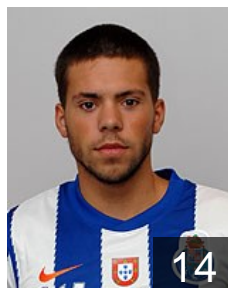

 POR
Carmo Inacio
Position: Right Back
Place of birth: Nazaré
Date of birth: 13.10.1977
Height: 196 cm
Weight: 100 kg

 POR
Davyes Wilson
Position: Back
Place of birth: Lisboa
Date of birth: 07.09.1988
Height: 192 cm
Weight: 88 kg

 POR
Duarte Gilberto
Position: Back
Place of birth: Portimao
Date of birth: 06.07.1990
Height: 194 cm
Weight: 87 kg

 POR
Laurentino Hugo
Position:
Place of birth: Evora
Date of birth: 22.07.1984
Height: 188 cm
Weight: 87 kg

 POR
Lourenco Mario
Position: Right Wing
Place of birth: Aguas Santas
Date of birth: 21.05.1991
Height: 182 cm
Weight: 81 kg

 POR
Marinho Miguel
Position:
Place of birth: Braga
Date of birth: 15.05.1984
Height: 190 cm
Weight: 93 kg

 POR
Oliveira Andrade Dario
Position: Right Wing
Place of birth: Braga
Date of birth: 15.02.1981
Height: 176 cm
Weight: 82 kg

 ANG
Pedro Augusto
Position: Line Player
Place of birth: Luanda
Date of birth: 03.01.1985
Height: 200 cm
Weight: 96 kg