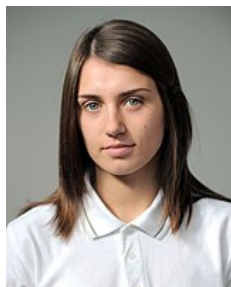

CLUB COMPETITIONS - DELEGATION LIST

Women's European Cup - Challenge Cup 2009/10

MKD WHC Metalurg - Players

MKD

Nikolovska Simona

Position: Right Wing
Place of birth: Skopje
Date of birth: 23.02.1991
Height: 165 cm