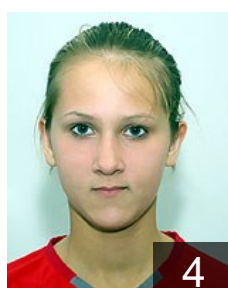

## Butsiashvili Maryna

Position:  
Place of birth: Belarus  
Date of birth: 02.02.1972  
Height: 172 cm

 BLR

## Halaukova Yuliya

Position: Right Wing  
Place of birth: Belarus  
Date of birth: 31.03.1991  
Height: 170 cm

 BLR

## Herasimovich Anna

Position:  
Place of birth: Belarus  
Date of birth: 31.01.1981  
Height: 184 cm

 BLR