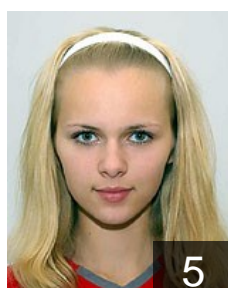

## Mazhayeva Nina

Position: Left Back  
Place of birth: Belarus  
Date of birth: 10.12.1989  
Height: 186 cm

 BLR

## Prymachenka Anzhalika

Position: Left Wing  
Place of birth: Belarus  
Date of birth: 27.02.1977  
Height: 173 cm

 BLR

## Rydzeuskaya Liliya

Position: Right Back  
Place of birth: Belarus  
Date of birth: 10.06.1991  
Height: 178 cm

 BLR