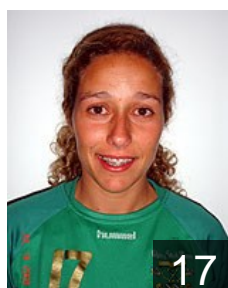

19

 POR

Margarida Teixeira B.

Position:
Place of birth: Vila Franca de
Date of birth: 08.03.1978
Height: 170 cm

16

 POR

Mota Barbeiro S.

Position: Left Back
Place of birth: Coimbra
Date of birth: 17.08.1986
Height: 170 cm

20

 POR

Neves Lopes Karine

Position:
Place of birth: Vichy, FRA
Date of birth: 08.03.1990
Height: 165 cm

15

 POR

Neves Lopes Nathalie

Position: Line Player
Place of birth: Vichy, FRA
Date of birth: 16.05.1985
Height: 164 cm

7

 POR

Nogueira de Gumaraes B.

Position: Left Wing
Place of birth: Leiria
Date of birth: 10.04.1982
Height: 165 cm

17

 POR

Oliveira Borges Melo N.

Position: Left Back
Place of birth: Lisboa
Date of birth: 25.12.1984
Height: 176 cm