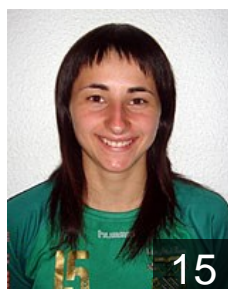

19

 POR

Margarida Teixeira B.

Position:
Place of birth: Vila Franca de
Date of birth: 08.03.1978
Height: 170 cm

16

 POR

Mota Barbeiro S.

Position: Left Back
Place of birth: Coimbra
Date of birth: 17.08.1986
Height: 170 cm

20

 POR

Neves Lopes Karine

Position:
Place of birth: Vichy, FRA
Date of birth: 08.03.1990
Height: 165 cm

15

 POR

Neves Lopes Nathalie

Position: Line Player
Place of birth: Vichy, FRA
Date of birth: 16.05.1985
Height: 164 cm

7

 POR

Nogueira de Gumaraes B.

Position: Left Wing
Place of birth: Leiria
Date of birth: 10.04.1982
Height: 165 cm

17

 POR

Oliveira Borges Melo N.

Position: Left Back
Place of birth: Lisboa
Date of birth: 25.12.1984
Height: 176 cm