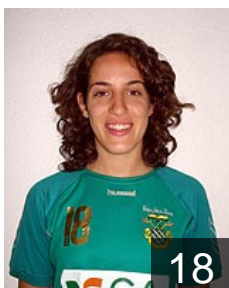

CLUB COMPETITIONS - DELEGATION LIST

Women's European Cup - Challenge Cup 2009/10

 POR SIR 1MAIO/CJB - Players

 POR

Cordeiro Beatriz

Position: Line Player
Place of birth: Leiria
Date of birth: 04.11.1988
Height: 170 cm

4

 POR

Ferreira Catarino Ines Filipa

Position: Right Wing
Place of birth: Leiria
Date of birth: 09.01.1988
Height: 171 cm

18

 POR

Costa Barata M.

Position: Left Wing
Place of birth: Leiria
Date of birth: 01.03.1988
Height: 160 cm