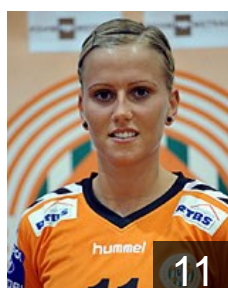

 POL

Byzdra Kinga

Position:
Place of birth: Pulawy
Date of birth: 09.01.1989
Height: 181 cm

 POL

Cieplowska Natalia

Position:
Place of birth: Szczecin
Date of birth: 13.07.1976
Height: 174 cm

 POL

Czarna Izabela

Position:
Place of birth: Jelenia Gora
Date of birth: 27.05.1985
Height: 179 cm

 POL

Demianczuk Katarzyna

Position:
Place of birth: Lubin
Date of birth: 08.07.1991
Height: 176 cm

 POL

Jochymek Agnieszka

Position: Right Wing
Place of birth: Krapkowice
Date of birth: 10.09.1985
Height: 170 cm

 POL

Malicziewicz Monika

Position:
Place of birth: Wroclaw
Date of birth: 15.04.1988
Height: 179 cm

 POL

Migala Monika

Position: Right Wing
Place of birth: Zgiez
Date of birth: 01.05.1987
Height: 168 cm

 POL