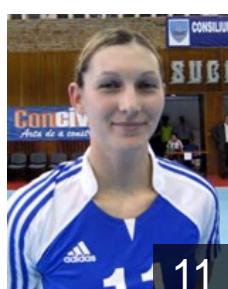

 ROU  
**Craciun Liliana Carmen**  
Position: Left Wing  
Place of birth: Bucuresti  
Date of birth: 30.07.1977  
Height: 162 cm

 ROU  
**Dancu Diana Cosmina**  
Position: Left Wing  
Place of birth: Medias  
Date of birth: 14.06.1990  
Height: 163 cm

 ROU  
**Dobre Gabriela-Mihaela**  
Position:   
Place of birth: Bucuresti  
Date of birth: 02.02.1982  
Height: 171 cm

 ROU  
**Dragut Anca**  
Position: Right Back  
Place of birth: Darabani  
Date of birth: 24.02.1990  
Height: 187 cm

 ROU  
**Esanu Nicoleta Bianca**  
Position: Right Wing  
Place of birth: Braila  
Date of birth: 28.02.1990  
Height: 168 cm

 ROU  
**Irimia Raluca Ionela**  
Position: Line Player  
Place of birth: Suceava  
Date of birth: 04.02.1990  
Height: 180 cm