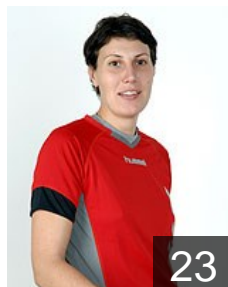

 ROU  
**Lazarin Irina**  
Position: Line Player  
Place of birth: Craiova  
Date of birth: 27.04.1980  
Height: 173 cm

Date of birth: 22.11.1986

Height: -

 ROU

**Manda Manuela**

Position: Line Player

Place of birth: Caracal

Date of birth: 22.07.1980

Height: 189 cm