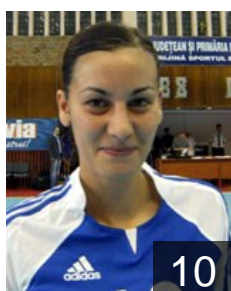

# CLUB COMPETITIONS - DELEGATION LIST

Women's European Cup - Cup Winners' Cup 2009/10

 ROU H.C. Dunarea Braila - Players

 ROU  
**Adespii Molnar Andreea**  
Position:   
Place of birth: Brasov  
Date of birth: 09.05.1990  
Height: 178 cm

 ROU  
**Ancerencu Daniela**  
Position:   
Place of birth: Galati  
Date of birth: 07.08.1971  
Height: 173 cm

 ROU  
**Brot Adina**  
Position: Right Wing  
Place of birth: Galati  
Date of birth: 09.10.1983  
Height: 176 cm

 ROU  
**Craciun Liliana Carmen**  
Position: Left Wing  
Place of birth: Bucuresti  
Date of birth: 30.07.1977  
Height: 162 cm

 ROU  
**Dancu Diana Cosmina**  
Position: Left Wing  
Place of birth: Medias  
Date of birth: 14.06.1990  
Height: 163 cm