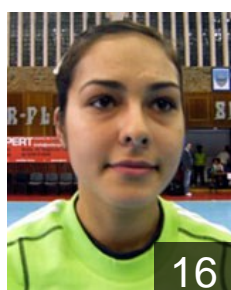

Date of birth: 22.11.1986

Height: -

 ROU

**Manda Manuela**

Position: Line Player

Place of birth: Caracal

Date of birth: 22.07.1980

Height: 189 cm

 ROU

**Moldovan Ada Emilia**

Position:

Place of birth: Focsani

Date of birth: 15.11.1983

Height: 175 cm

 ROU

**Tomuleanu Irina**

Position: Right Back

Place of birth: Suceava

Date of birth: 24.06.1985

Height: 184 cm

 ROU

**Voicu Elena**

Position:

Place of birth: Slobozia