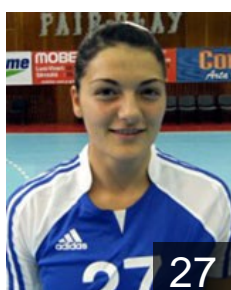

# CLUB COMPETITIONS - DELEGATION LIST

Women's European Cup - Cup Winners' Cup 2009/10

 ROU H.C. Dunarea Braila - Players

 ROU  
**Adespii Molnar Andreea**  
Position:   
Place of birth: Brasov  
Date of birth: 09.05.1990  
Height: 178 cm

 ROU  
**Ancerencu Daniela**  
Position:   
Place of birth: Galati  
Date of birth: 07.08.1971  
Height: 173 cm

 ROU  
**Brot Adina**  
Position: Right Wing  
Place of birth: Galati  
Date of birth: 09.10.1983  
Height: 176 cm

 ROU  
**Craciun Liliana Carmen**  
Position: Left Wing  
Place of birth: Bucuresti  
Date of birth: 30.07.1977  
Height: 162 cm

 ROU  
**Dancu Diana Cosmina**  
Position: Left Wing  
Place of birth: Medias  
Date of birth: 14.06.1990  
Height: 163 cm