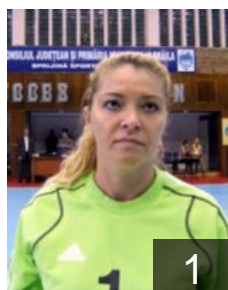

# CLUB COMPETITIONS - DELEGATION LIST

Women's European Cup - Cup Winners' Cup 2009/10

 ROU H.C. Dunarea Braila - Players

 ROU  
**Adespii Molnar Andreea**  
Position:   
Place of birth: Brasov  
Date of birth: 09.05.1990  
Height: 178 cm

 ROU  
**Ancerencu Daniela**  
Position:   
Place of birth: Galati  
Date of birth: 07.08.1971  
Height: 173 cm

 ROU  
**Brot Adina**  
Position: Right Wing  
Place of birth: Galati  
Date of birth: 09.10.1983  
Height: 176 cm

 ROU  
**Craciun Liliana Carmen**  
Position: Left Wing  
Place of birth: Bucuresti  
Date of birth: 30.07.1977  
Height: 162 cm

 ROU  
**Dancu Diana Cosmina**  
Position: Left Wing  
Place of birth: Medias  
Date of birth: 14.06.1990  
Height: 163 cm