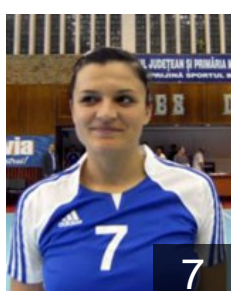

ROU
Dragut Anca
Position: Right Back
Place of birth: Darabani
Date of birth: 24.02.1990
Height: 187 cm