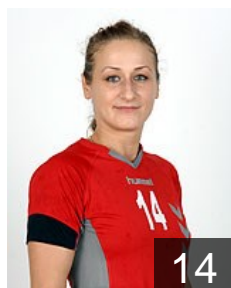

Date of birth: 22.11.1986

Height: -

 ROU

**Manda Manuela**

Position: Line Player

Place of birth: Caracal

Date of birth: 22.07.1980

Height: 189 cm