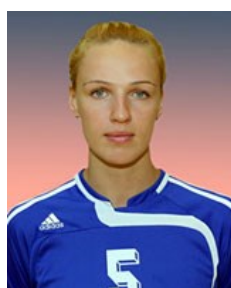

 RUS
Svekolkina Irina
Position: Right Wing
Place of birth: Rostov-On-Don
Date of birth: 20.04.1986
Height: 160 cm

 RUS
Sytnikova Alexandra
Position: Left Back
Place of birth: Rostov-On-Don
Date of birth: 30.10.1985
Height: 186 cm

 RUS
Vinyukova Natalia
Position: Left Back
Place of birth: Krasnodar
Date of birth: 27.03.1989
Height: 180 cm

 RUS
Vorona Olga
Position:
Place of birth: Frunze
Date of birth: 25.09.1970
Height: 170 cm

 RUS
Yartseva Marina
Position: Left Wing
Place of birth: Volgograd
Date of birth: 17.02.1989
Height: 156 cm