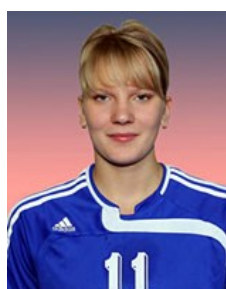

 RUS
Sidorova Tatiana
Position: Right Wing
Place of birth:
Date of birth: 19.08.1989
Height: -

 RUS
Skorikova Lidia
Position: Line Player
Place of birth: Rostov-On-Don
Date of birth: 27.04.1987
Height: 179 cm

CLUB COMPETITIONS - DELEGATION LIST

Women's European Cup - EHF Cup 2009/10

 RUS Rostov-Don - Players

 RUS
Slivinskaya Elena
Position: Right Back
Place of birth: Rostov-On-Don
Date of birth: 09.05.1980
Height: 186 cm

 RUS
Svekolkina Irina
Position: Right Wing
Place of birth: Rostov-On-Don
Date of birth: 20.04.1986
Height: 160 cm

 RUS
Sytnikova Alexandra
Position: Left Back
Place of birth: Rostov-On-Don
Date of birth: 30.10.1985
Height: 186 cm