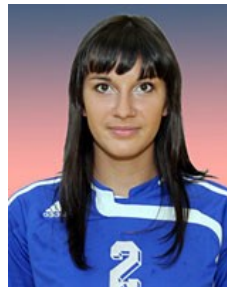

CLUB COMPETITIONS - DELEGATION LIST

Women's European Cup - EHF Cup 2009/10

 RUS Rostov-Don - Players

 RUS
Adzhiderskaya Olga
Position: Right Back
Place of birth: Tashkent
Date of birth: 28.11.1982
Height: 190 cm

 RUS
Artamonova Ekaterina
Position: Right Back
Place of birth: Volgograd
Date of birth: 03.06.1989
Height: 176 cm

 RUS
Astashova Irina
Position:
Place of birth: Rostov-On-Don
Date of birth: 06.01.1991
Height: 179 cm