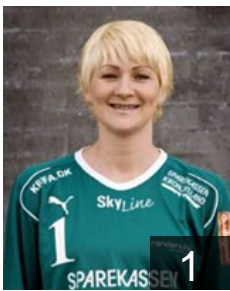

CLUB COMPETITIONS - DELEGATION LIST

Women's European Cup - EHF Cup 2009/10

 DEN Randers HK - Players

 DEN

Kristensen Berit Hudtloff

Position:
Place of birth: Nykobing
Date of birth: 02.08.1983
Height: 170 cm

 DEN

Kristiansen Simone

Position: Left Back
Place of birth: Randers
Date of birth: 02.10.1992
Height: -

 BRA

Masson De Souza C.

Position:
Place of birth:
Date of birth: 18.12.1978
Height: 183 cm

 BRA

Medeiros de Oliveira A.