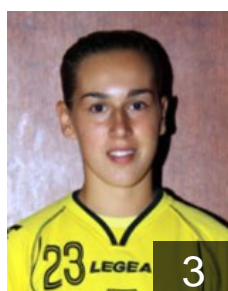

POR

Sousa Catia
Position: Right Wing
Place of birth: Espinho
Date of birth: 14.02.1988
Height: 160 cm

3