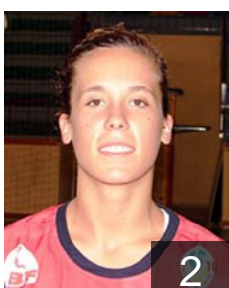

ESP
Gomez Valero Gema
Position:
Place of birth: Elche
Date of birth: 10.02.1991
Height: 170 cm