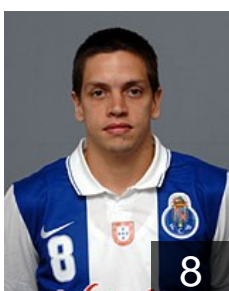

Davyes Wilson

Position: Back
Place of birth: Lisboa
Date of birth: 07.09.1988
Height: -
Weight: -

 POR

Duarte Gilberto

Position: Back
Place of birth: Portimao
Date of birth: 06.07.1990
Height: -
Weight: -

 CRO

Jerkovic Dragan

Position:
Place of birth: Metkovic
Date of birth: 08.12.1975
Height: -
Weight: -

 POR

Laurentino Hugo

Position:
Place of birth: Evora
Date of birth: 22.07.1984
Height: -
Weight: -

 POR

Martins Filipe

Position: Line Player
Place of birth: Porto
Date of birth: 13.04.1986
Height: -
Weight: -

 POR

Martins Sergio

Position: Left Wing
Place of birth: Porto
Date of birth: 23.03.1986
Height: -
Weight: -

 POR

Moreira Ricardo