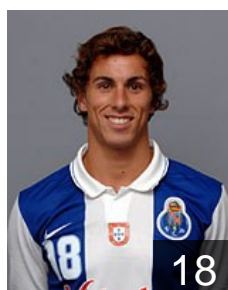

Davyes Wilson

Position: Back
Place of birth: Lisboa
Date of birth: 07.09.1988
Height: -
Weight: -

 POR

Duarte Gilberto

Position: Back
Place of birth: Portimao
Date of birth: 06.07.1990
Height: -
Weight: -

Position: Line Player
Place of birth: Porto
Date of birth: 13.04.1986
Height: -
Weight: -

 POR

Martins Sergio

Position: Left Wing
Place of birth: Porto
Date of birth: 23.03.1986
Height: -
Weight: -

 POR

Moreira Ricardo

Position: Right Wing
Place of birth: Figueira da Foz
Date of birth: 28.04.1982
Height: -
Weight: -

 POR

Mota Filipe

Position:
Place of birth: Odivelas
Date of birth: 07.05.1984
Height: -
Weight: -

 POR

Oliveira Andrade Dario

Position: Left Wing
Place of birth: Braga
Date of birth: 15.02.1981
Height: -
Weight: -

 POR

Pereira Nuno

Position: Left Back
Place of birth: Aveiro
Date of birth: 22.03.1987
Height: -
Weight: -

 POR

Rocha Tiago