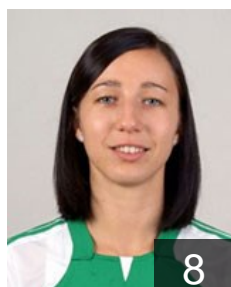

 HUN

Orosz Eszter

Position: Left Wing
Place of birth: Budapest
Date of birth: 29.01.1992
Height: 168 cm

 HUN

Palinger Katalin

Position:
Place of birth: Mosonmagyaróva
Date of birth: 06.12.1978
Height: 183 cm

 HUN

Planeta Szimonetta

Position: Right Back
Place of birth: Kazincbarcika
Date of birth: 12.12.1993
Height: 193 cm

 AUT

Spiridon Simona

Position: Line Player
Place of birth: Roumania
Date of birth: 01.02.1980
Height: 185 cm

 HUN

Szegedi Orsolya

Position: Left Wing
Place of birth: Kiskunhalas
Date of birth: 16.02.1989
Height: 173 cm

 HUN

Szölösi Patricia

Position: Left Wing
Place of birth: Tatabánya
Date of birth: 12.04.1991
Height: 167 cm