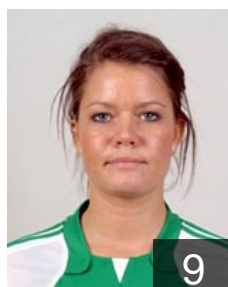

 HUN

Orosz Eszter

Position: Left Wing
Place of birth: Budapest
Date of birth: 29.01.1992
Height: 168 cm

 HUN

Palinger Katalin

Position:
Place of birth: Mosonmagyaróva
Date of birth: 06.12.1978
Height: 183 cm

 HUN

Planeta Szimonetta

Position: Right Back
Place of birth: Kazincbarcika
Date of birth: 12.12.1993
Height: 193 cm

 AUT

Spiridon Simona

Position: Line Player
Place of birth: Roumania
Date of birth: 01.02.1980
Height: 185 cm

 HUN

Szegedi Orsolya

Position: Left Wing
Place of birth: Kiskunhalas
Date of birth: 16.02.1989
Height: 173 cm

 HUN

Szölösi Patricia

Position: Left Wing
Place of birth: Tatabánya
Date of birth: 12.04.1991
Height: 167 cm