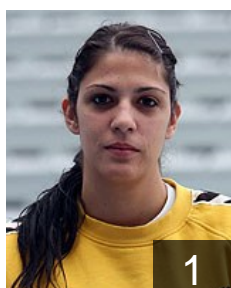

CRO

Zderic Marta

Position:
Place of birth: Metkovic
Date of birth: 20.04.1990
Height: 184 cm