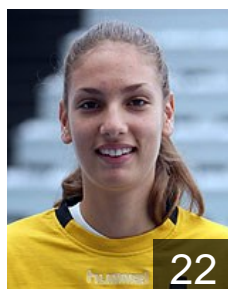

## Gace Anita

Position: Right Wing  
Place of birth: Split  
Date of birth: 14.04.1983  
Height: 165 cm

 CRO

## Jelcic Ivana

Position:   
Place of birth: Mostar  
Date of birth: 16.03.1980  
Height: 180 cm

16

 CRO

## Jukic Antonia

Position:   
Place of birth: Sinj  
Date of birth: 09.05.1992  
Height: 172 cm

 CRO

## Kapitanovic Ivana

Position:   
Place of birth: Split  
Date of birth: 17.09.1994  
Height: 182 cm

22

 CRO