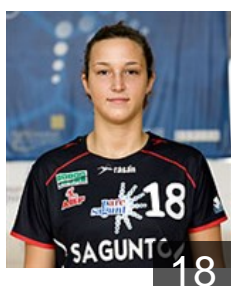

 GER

Danilovic Milica

Position: Left Back
Place of birth: Belgrado
Date of birth: 05.01.1975
Height: 185 cm

 ESP

Escribano Sanchez Mateos B.

Position:
Place of birth: Ciudad Real
Date of birth: 04.05.1990
Height: 178 cm

 ESP

Fernandez Fraga Alicia

Position:
Place of birth: La Coruna
Date of birth: 21.12.1992
Height: 172 cm

 UKR

Garbarenko Yuliya

Position: Right Wing
Place of birth: Kiev
Date of birth: 19.04.1983
Height: 168 cm

 ESP

Koleva Zornitza

Position: Left Back
Place of birth: Bulgaria
Date of birth: 04.08.1979
Height: 190 cm

 FRA

Kpoze Anna Sophie

Position: Right Back
Place of birth: Orleans
Date of birth: 05.07.1985
Height: 184 cm

 UKR

Laiuk Olga

Position: Right Back
Place of birth: Kiev
Date of birth: 17.05.1984
Height: 180 cm

 ESP

Monros Senent Estefania

Position: Right Back
Place of birth: Valencia
Date of birth: 16.01.1991
Height: 181 cm