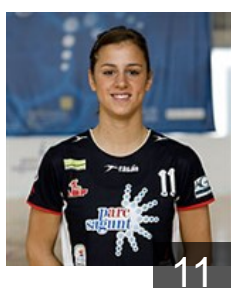

 ITA

Carini Cecilia

Position:
Place of birth: Ancona
Date of birth: 31.10.1986
Height: 180 cm

 ESP

Chavez Hernandez Elisabeth

Position: Line Player
Place of birth: Tenerife
Date of birth: 17.11.1990
Height: 184 cm

 GER

Danilovic Milica

Position: Left Back
Place of birth: Belgrado
Date of birth: 05.01.1975
Height: 185 cm

 ESP

Escribano Sanchez Mateos B.

Position:
Place of birth: Ciudad Real
Date of birth: 04.05.1990
Height: 178 cm