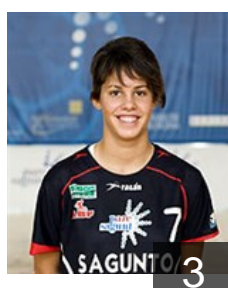

 GER

Danilovic Milica

Position: Left Back
Place of birth: Belgrado
Date of birth: 05.01.1975
Height: 185 cm

 ESP

Escribano Sanchez Mateos B.

Position:
Place of birth: Ciudad Real
Date of birth: 04.05.1990
Height: 178 cm

 ESP

Fernandez Fraga Alicia

Position:
Place of birth: La Coruna
Date of birth: 21.12.1992
Height: 172 cm

 UKR

Garbarenko Yuliya

Position: Right Wing
Place of birth: Kiev
Date of birth: 19.04.1983
Height: 168 cm