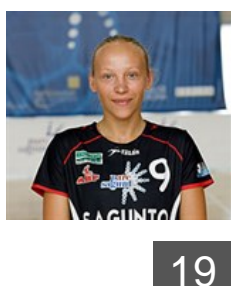

 GER

Danilovic Milica

Position: Left Back
Place of birth: Belgrado
Date of birth: 05.01.1975
Height: 185 cm

 ESP

Escribano Sanchez Mateos B.

Position:
Place of birth: Ciudad Real
Date of birth: 04.05.1990
Height: 178 cm

 ESP

Fernandez Fraga Alicia

Position:
Place of birth: La Coruna
Date of birth: 21.12.1992
Height: 172 cm

 UKR

Garbarenko Yuliya

Position: Right Wing
Place of birth: Kiev
Date of birth: 19.04.1983
Height: 168 cm