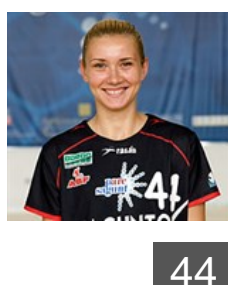

 GER

Danilovic Milica

Position: Left Back
Place of birth: Belgrado
Date of birth: 05.01.1975
Height: 185 cm

 ESP

Escribano Sanchez Mateos B.

Position:
Place of birth: Ciudad Real
Date of birth: 04.05.1990
Height: 178 cm

 ESP

Fernandez Fraga Alicia

Position:
Place of birth: La Coruna
Date of birth: 21.12.1992
Height: 172 cm

 UKR

Garbarenko Yuliya

Position: Right Wing
Place of birth: Kiev
Date of birth: 19.04.1983
Height: 168 cm

 ESP

Koleva Zornitza

Position: Left Back
Place of birth: Bulgaria
Date of birth: 04.08.1979
Height: 190 cm

 FRA

Kpoze Anna Sophie

Position: Right Back
Place of birth: Orleans
Date of birth: 05.07.1985
Height: 184 cm

 UKR

Laiuk Olga

Position: Right Back
Place of birth: Kiev
Date of birth: 17.05.1984
Height: 180 cm

 ESP

Monros Senent Estefania

Position: Right Back
Place of birth: Valencia
Date of birth: 16.01.1991
Height: 181 cm